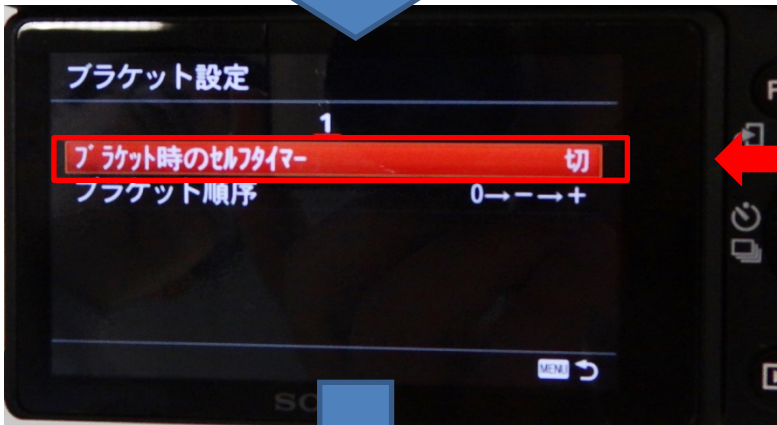

ID-1514

ILCE-6500 blocks in BRK mode + longer shutter time

BRK setting

Selftimer setting in BRK mode
⇒ Set to OFF

Confirm the selftimer is set to OFF
★ If you want selftimer,
set the lower setting (2sec, 5sec)