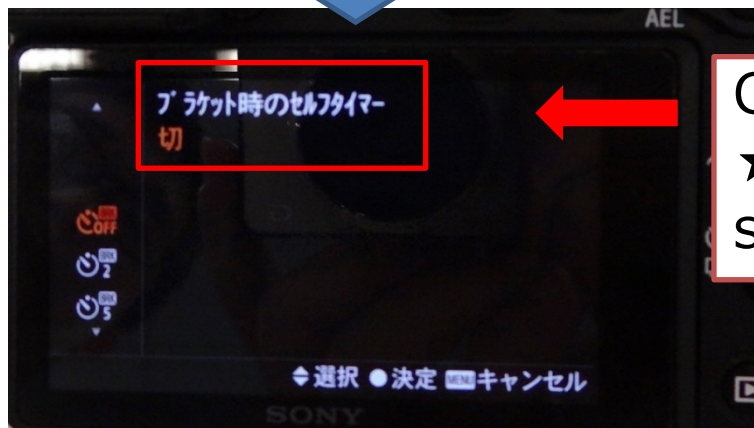

ID-1514

ILCE-6500 blocks in BRK mode + longer shutter time

BRK setting

Selftimer setting in BRK mode
⇒ Set to OFF

Confirm the selftimer is set to OFF
★ If you want selftimer,
set the lower setting (2sec, 5sec)