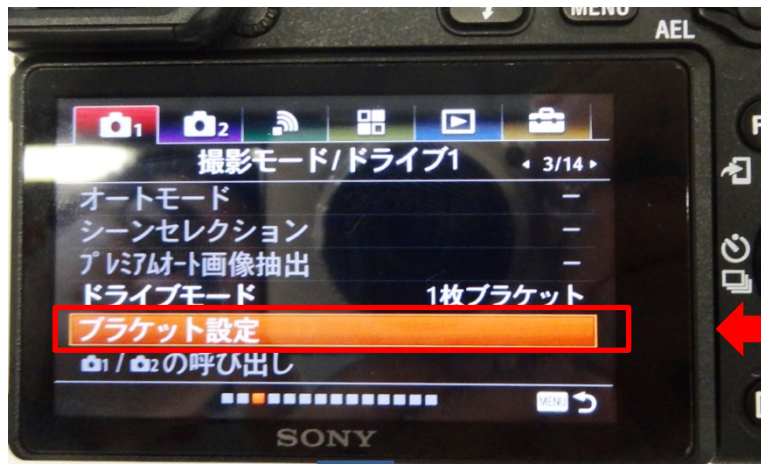

ID-1514

ILCE-6500 blocks in BRK mode + longer shutter time

BRK setting

Selftimer setting in BRK mode
⇒ Set to OFF

Confirm the selftimer is set to OFF
★ If you want selftimer,
set the lower setting (2sec, 5sec)